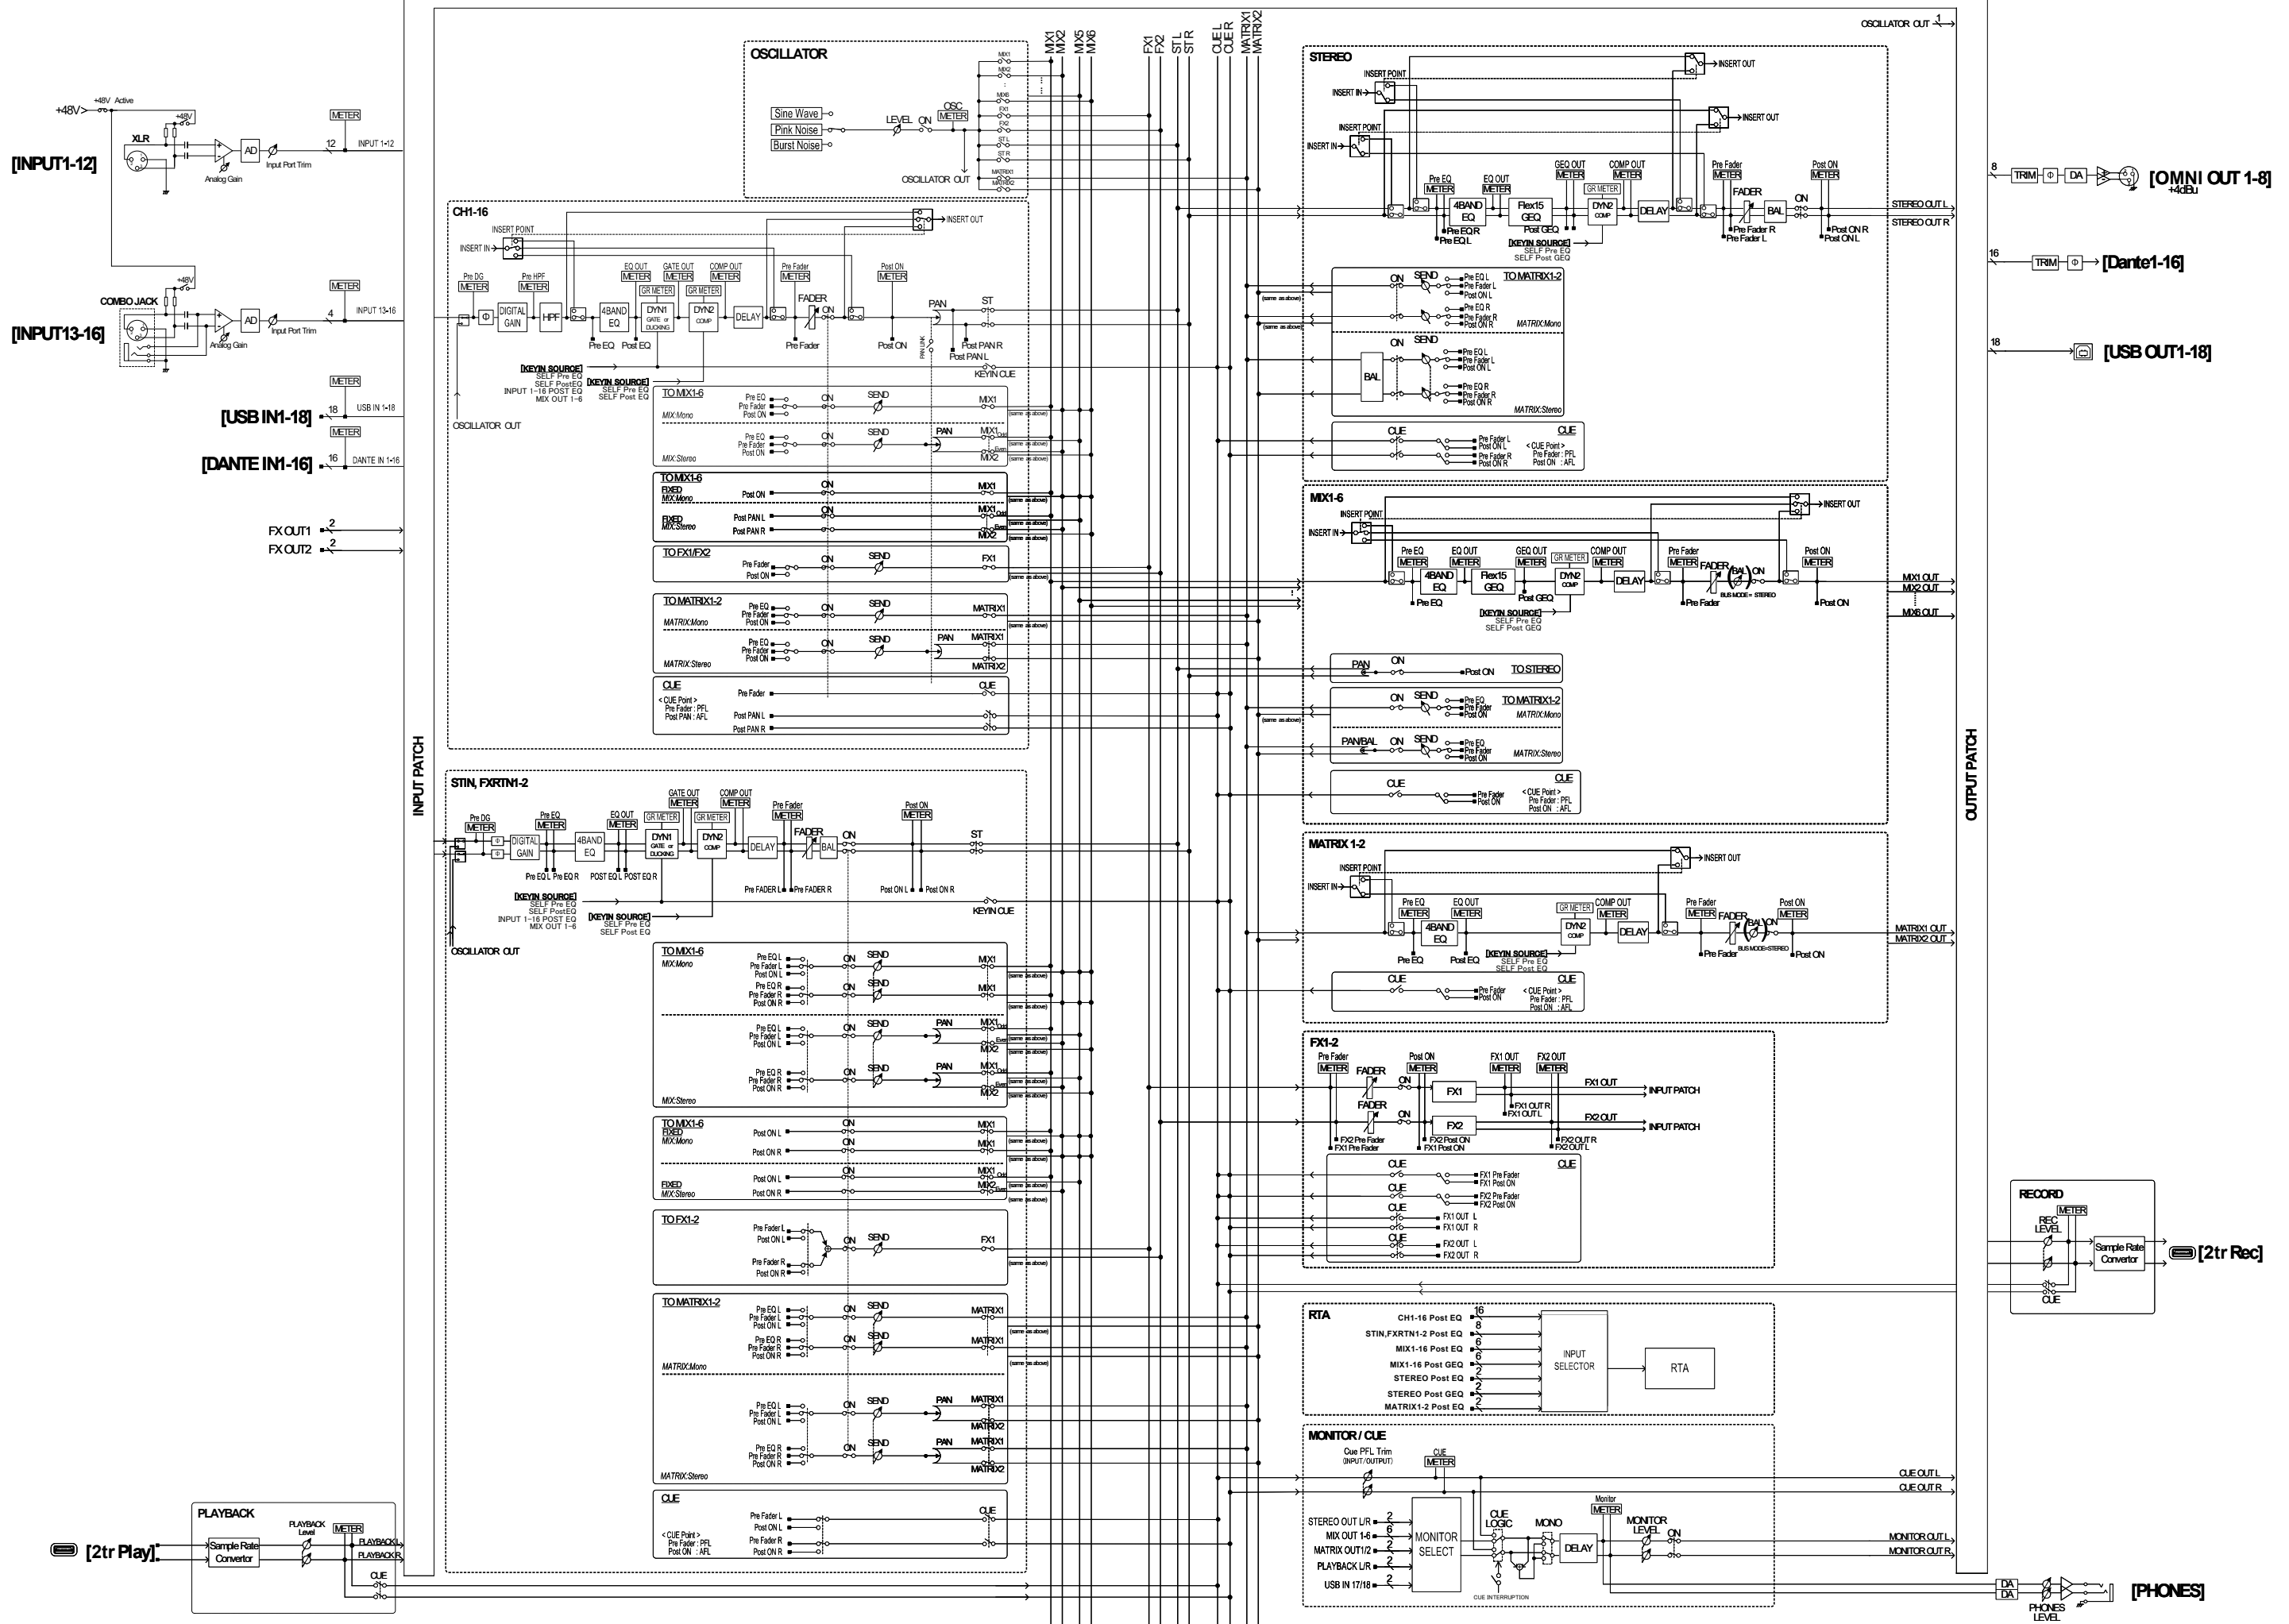

DIGITAL MIXING CONSOLE

# DM3 DM3 STANDARD (DM3S)

Block Diagram

Yamaha Pro Audio global website  
<https://www.yamahaproaudio.com/>  
Yamaha Downloads  
<https://download.yamaha.com/>