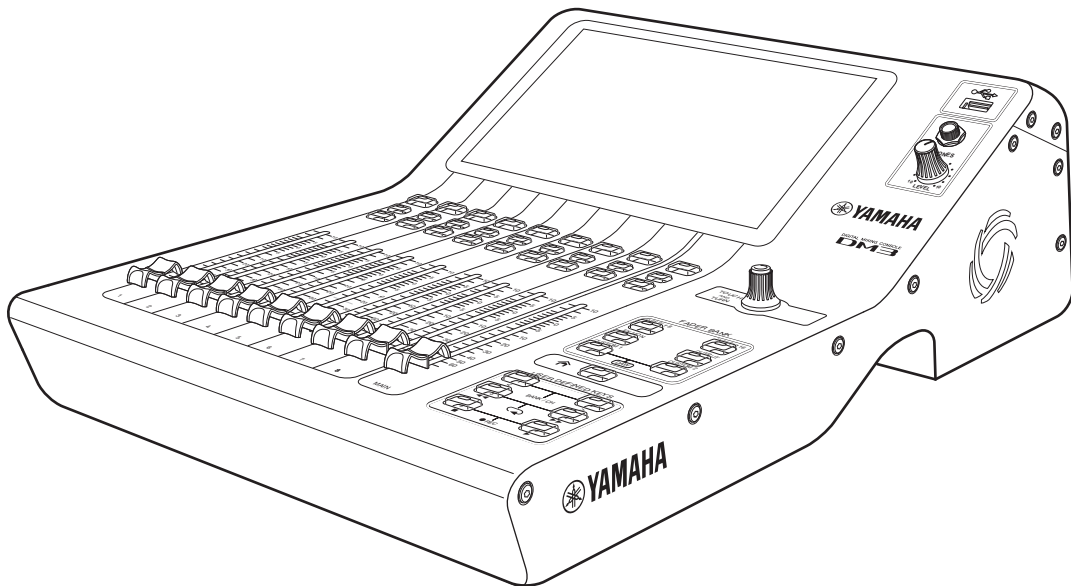

DM3 DM3 STANDARD (DM3S)